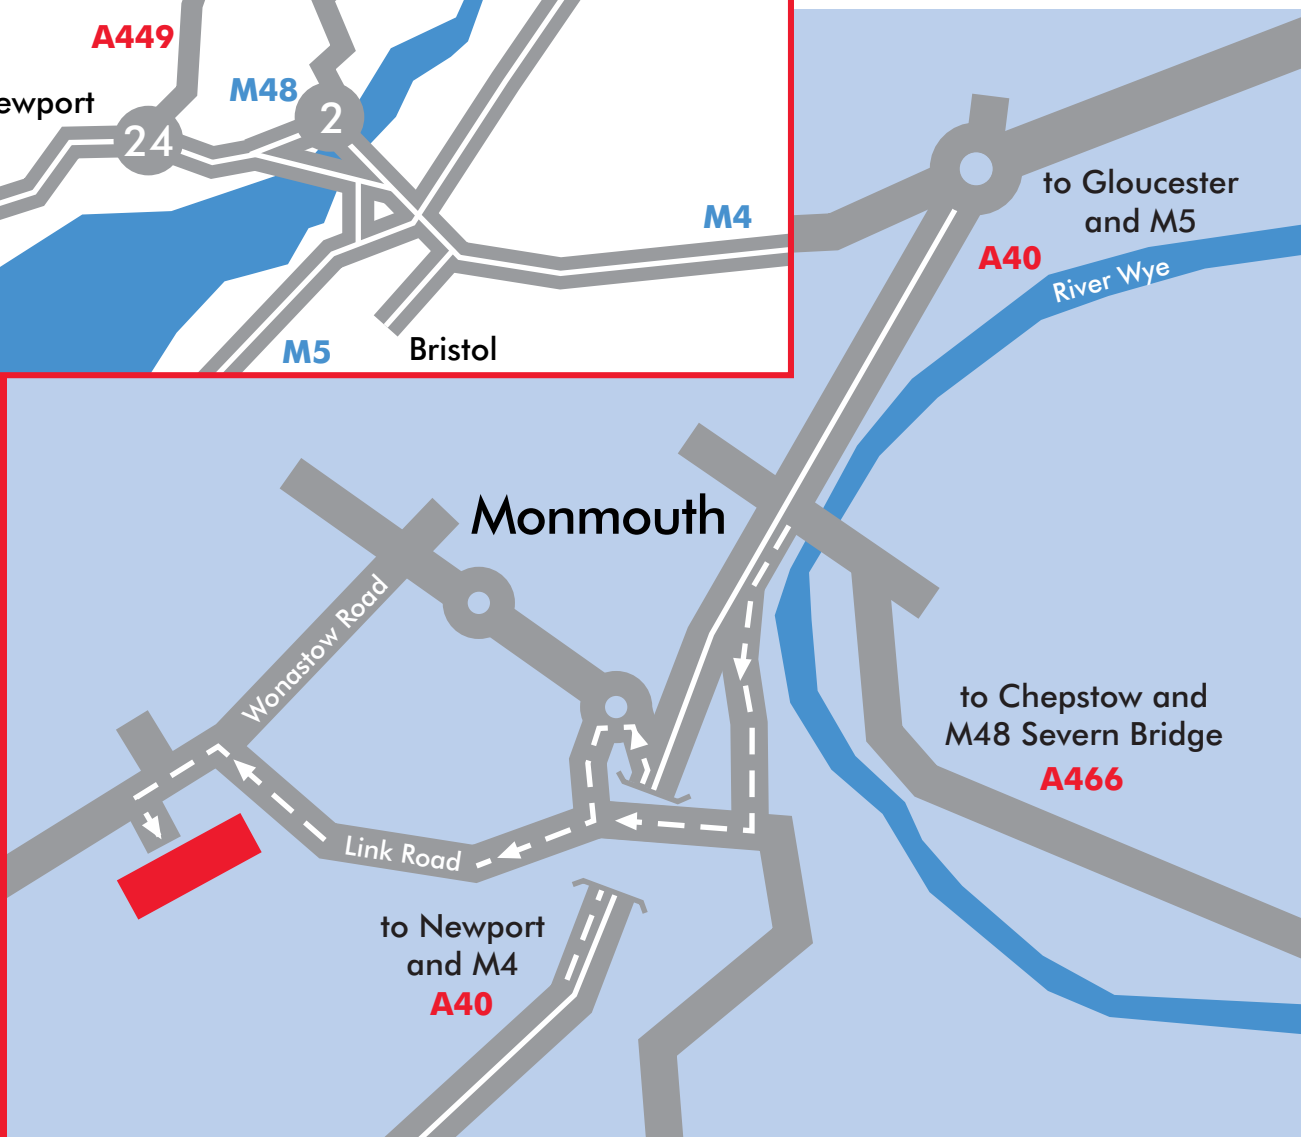

how to find us

DSS Smith Pallets

 SUSTAINABLE STRENGTH

DSS Smith Pallets Wonastow Road Monmouth NP25 5TW

DSS Smith Pallet Line: 0800 089 0987

email: enquiries@dssmith-pallets.com www.dssmith-pallets.com